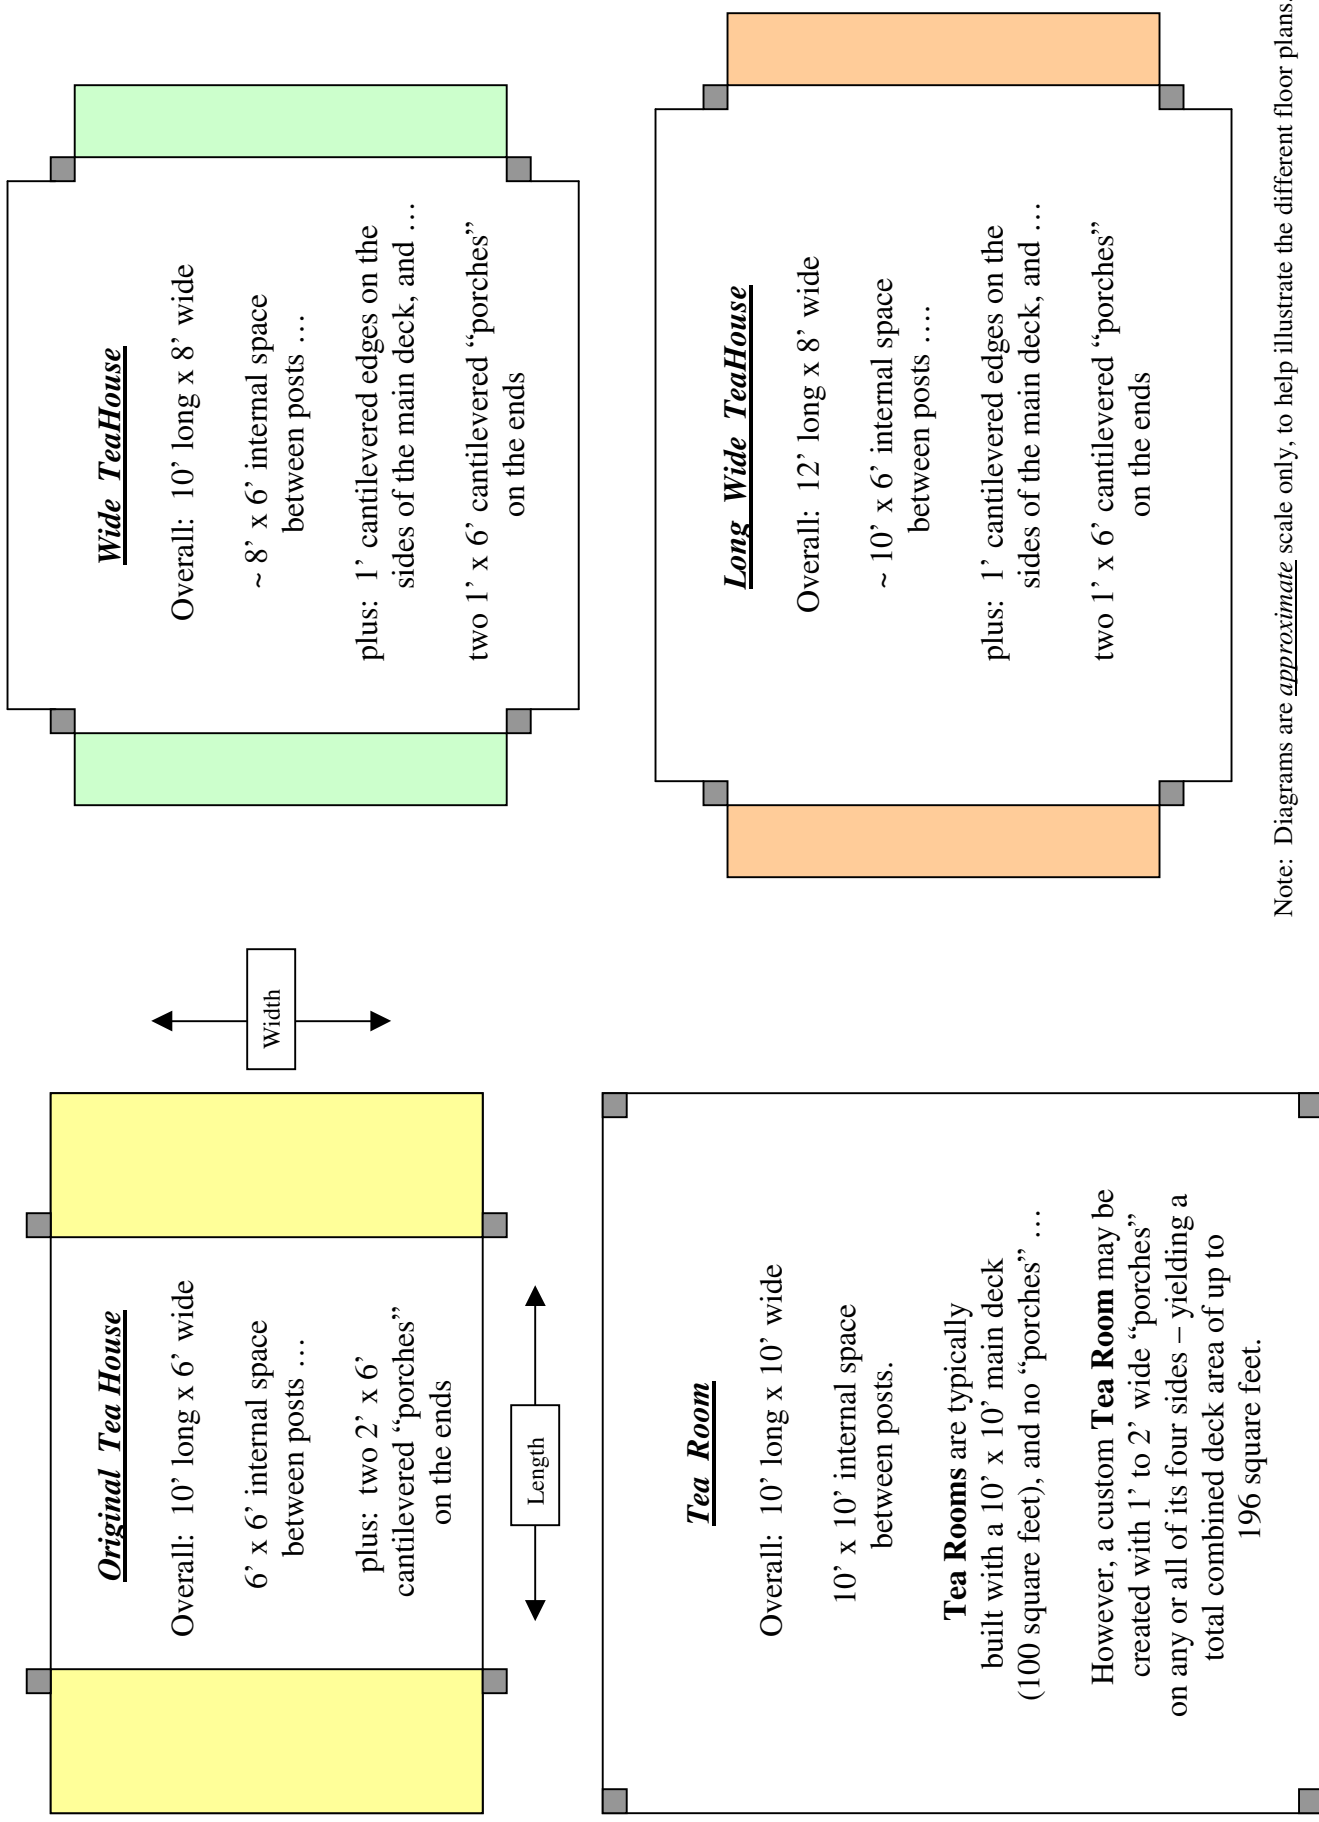

Floor Plan Comparisons for “TeaHouse” Models: Overall Size, Internal Space & Porches

... from **EAST -WEST TEAHOUSE** – 805.646.7355 – www.EastWestTeaHouse.net

Note: Diagrams are *approximate* scale only, to help illustrate the different floor plans.